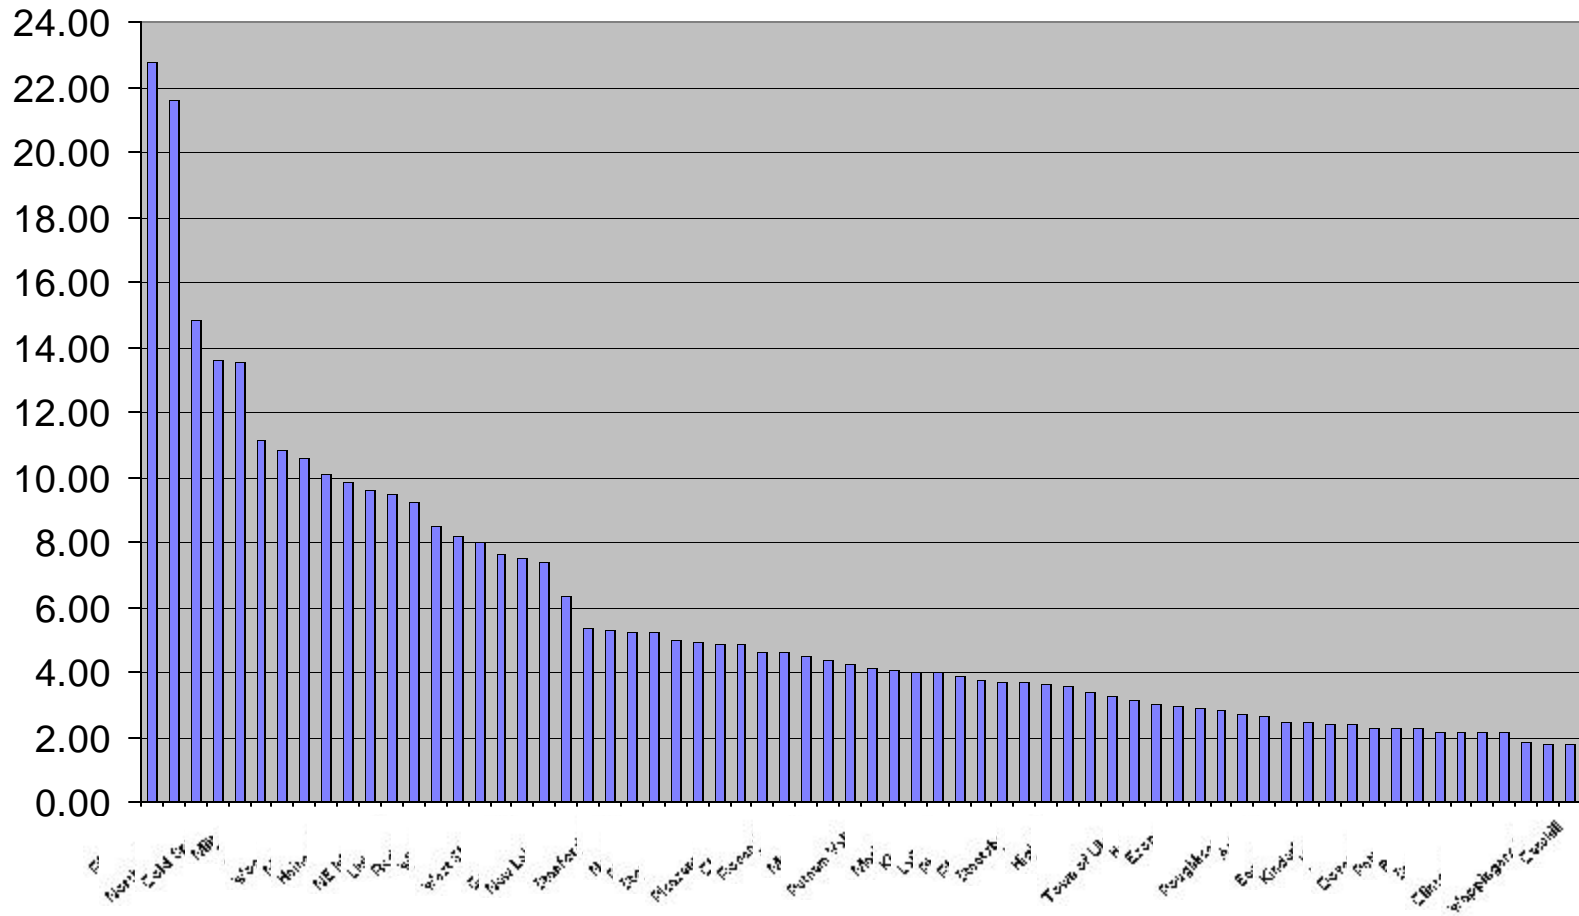

## Mid-Hudson Libraries Rank by Holdings Per Capita

For per-capita purposes, the prison populations of Beekman and Coxsackie have been excluded (approx. 2000 in each).

Mid-Hudson Library System  
Statistical Report 2004