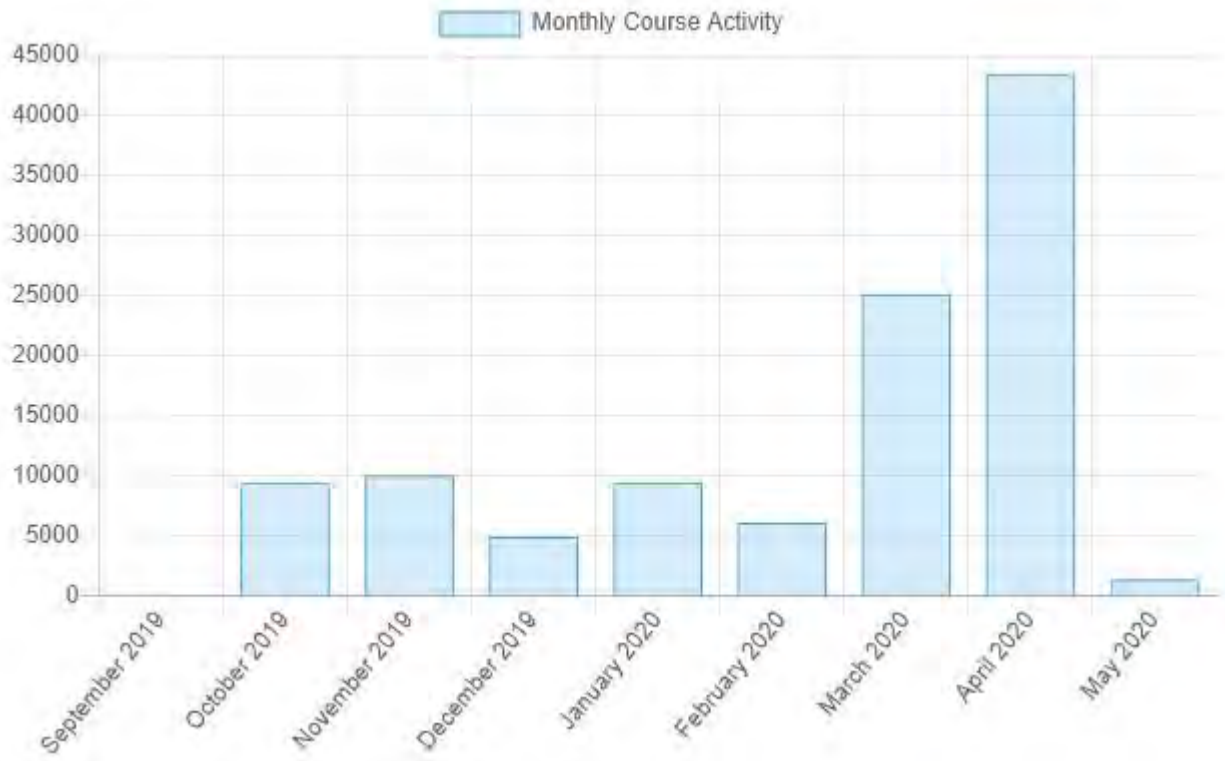

Mid-Hudson Library System

UniversalClass Site Usage Report

September 16, 2019 - May 1, 2020

1,626

New Registrations

2,042

New Courses Started

24,674

Videos Watched

23,295
Login Sessions

35,102
Lessons Viewed

23,528
Student Submissions
Daily Usage

From September 16, 2019 To May 1, 2020

Monthly Usage

From September 16, 2019 To May 1, 2020

Top 15 Most Active Courses

From September 16, 2019 To May 1, 2020

3,889 Course Activity

How To Draw 101

3,342 Course Activity

Excel 2019

2,211 Course Activity

Customer Service 101

2,032 Course Activity